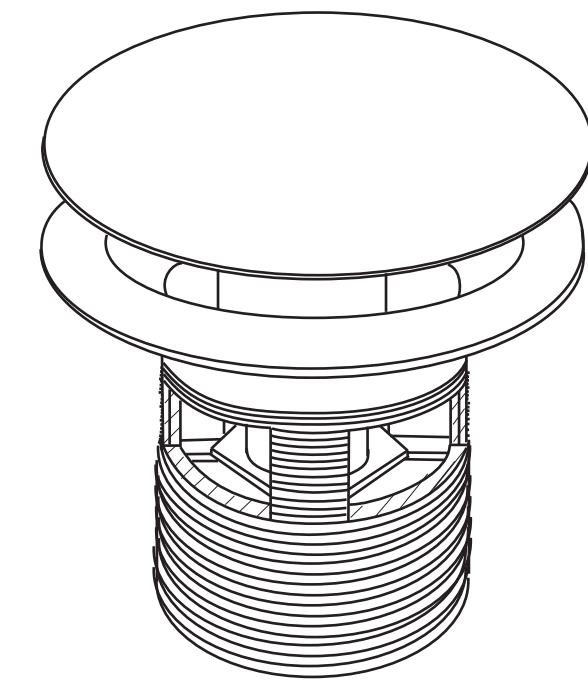

# D98- MAESTRO Drain & Overflow Kit

For Integral Overflow Tubs

1/4" - 20 x 3/4"  
Pan Head Screws

**HYDRO SYSTEMS, INC.**

29132 Avenue Paine, Valencia, CA 91354

661.775.0686 - fax 661.775.0668 - [www.hydrosystem.com](http://www.hydrosystem.com)