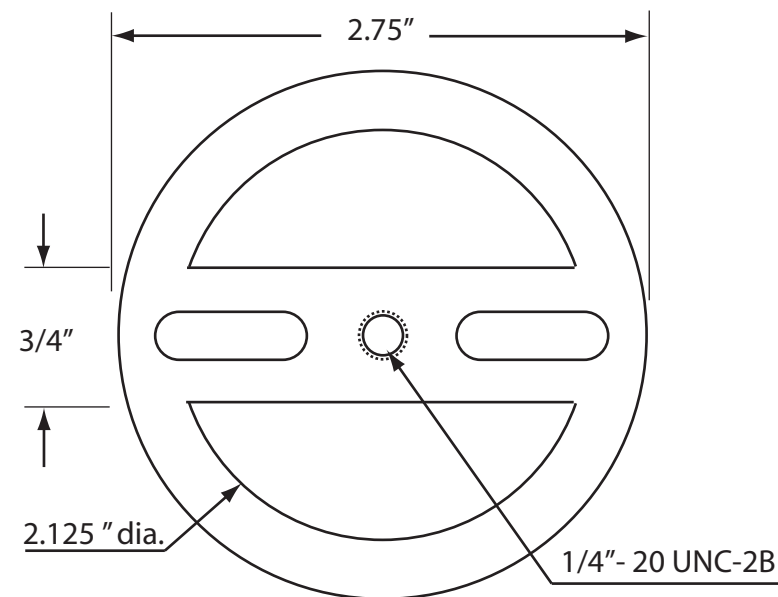

# D98- MAESTRO Drain & Overflow Kit

For Integral Overflow Tubs

1/4" - 20 x 3/4"  
Pan Head Screws

**HYDRO SYSTEMS, INC.**

29132 Avenue Paine, Valencia, CA 91354

661.775.0686 - fax 661.775.0668 - [www.hydrosystem.com](http://www.hydrosystem.com)