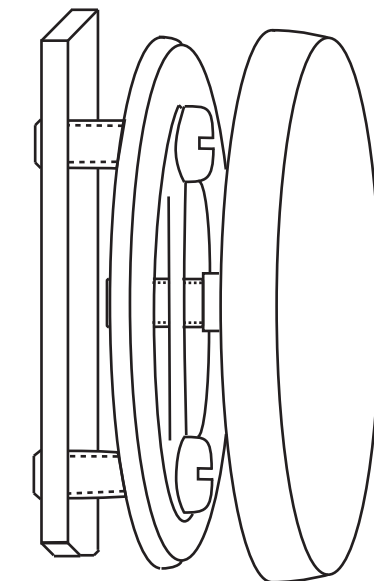

# D98- MAESTRO Drain & Overflow Kit

For Integral Overflow Tubs

1/4" - 20 x 3/4"  
Pan Head Screws

**HYDRO SYSTEMS, INC.**

29132 Avenue Paine, Valencia, CA 91354

661.775.0686 - fax 661.775.0668 - [www.hydrosystem.com](http://www.hydrosystem.com)