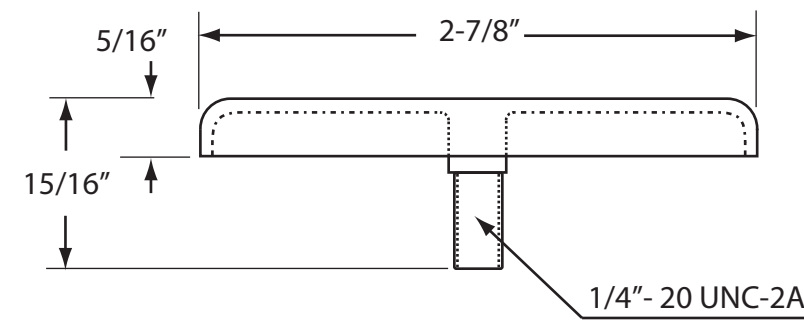

# D98- MAESTRO Drain & Overflow Kit

For Integral Overflow Tubs

1/4" - 20 x 3/4"  
Pan Head Screws

**HYDRO SYSTEMS, INC.**

29132 Avenue Paine, Valencia, CA 91354

661.775.0686 - fax 661.775.0668 - [www.hydrosystem.com](http://www.hydrosystem.com)