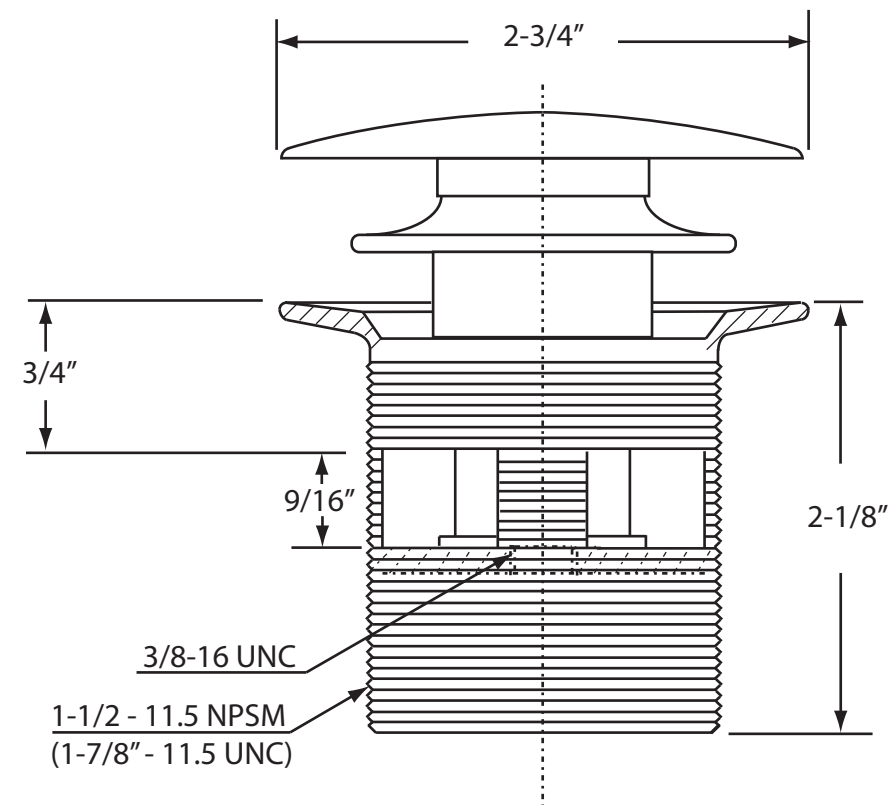

# D98- MAESTRO Drain & Overflow Kit

For Integral Overflow Tubs

1/4" - 20 x 3/4"  
Pan Head Screws

**HYDRO SYSTEMS, INC.**

29132 Avenue Paine, Valencia, CA 91354

661.775.0686 - fax 661.775.0668 - [www.hydrosystem.com](http://www.hydrosystem.com)