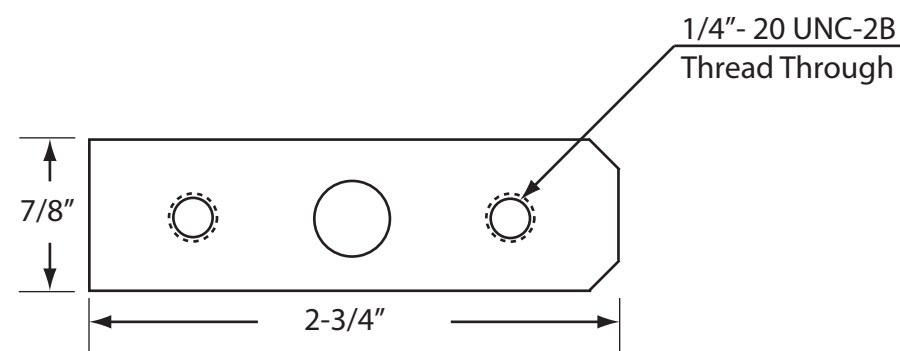

# D98- MAESTRO Drain & Overflow Kit

For Integral Overflow Tubs

1/4" - 20 x 3/4"  
Pan Head Screws

**HYDRO SYSTEMS, INC.**

29132 Avenue Paine, Valencia, CA 91354

661.775.0686 - fax 661.775.0668 - [www.hydrosystem.com](http://www.hydrosystem.com)