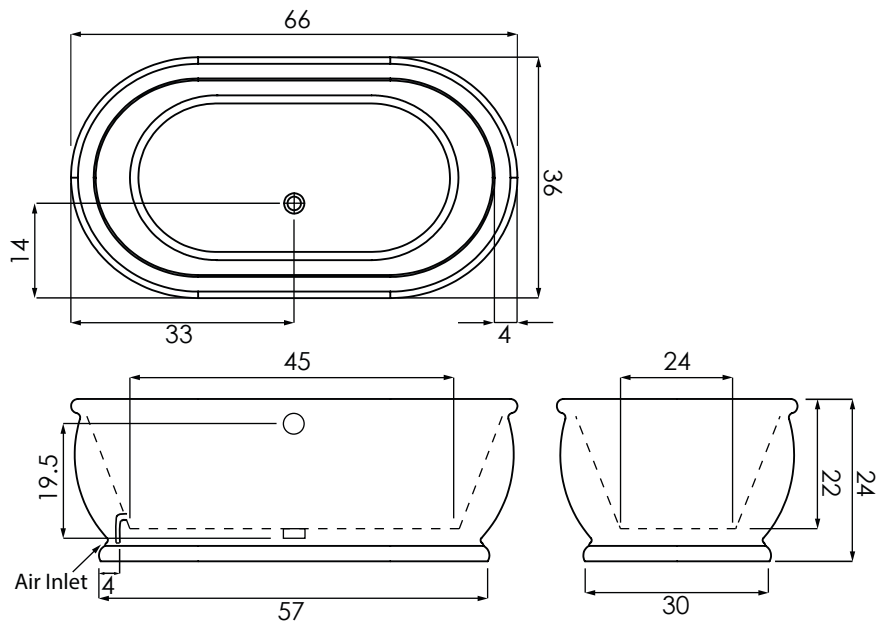

CODES AND COMPLIANCES

Massachusetts code File no: P1-0614-491

HYDRO SYSTEMS
Family Owned And Operated Since 1978

29132 Avenue Paine, Valencia, CA, 91355
661.775.0686 | hydrosystem.com

MADE IN AMERICA

All specifications and options subject to change without notice please contact a hydro systems representative for more information.