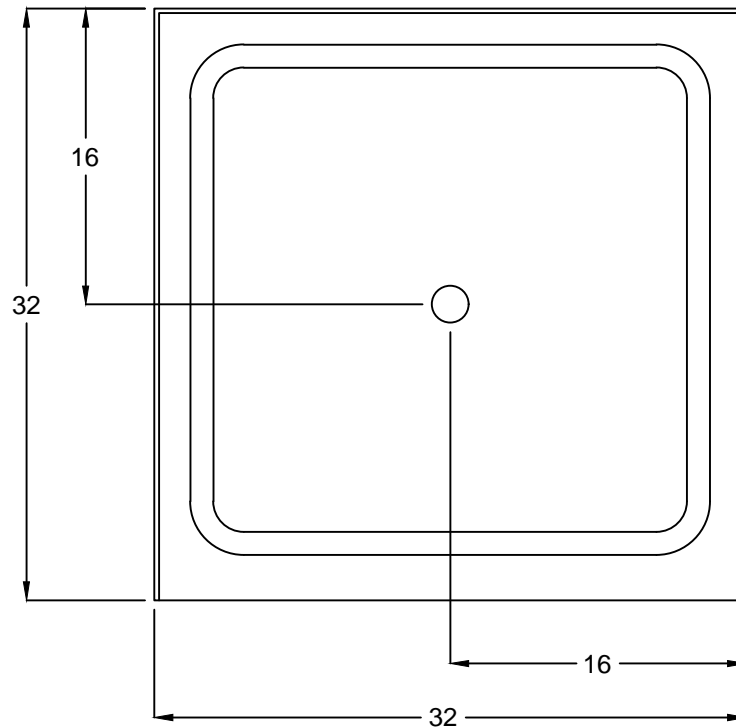

Shower Pan Must Be Set in Mortar Base for Proper Installation

HYDRO SYSTEMS, INC.

29132 Avenue Paine, Valencia, CA 91355
661.775.0686, fax 661.775.0668, www.hydrossystem.com

Note: The information contained on this drawing is the sole property of Hydro Systems, Inc. Any reproduction in part or as a whole without the written permission of Hydro Systems, Inc. is prohibited.

Title: HP 3232

Date: May 7, 2019

Rev: -

Scale: None

Date:

Material: Acrylic or Gelcoat and Fiberglass, 1/4" nominal thickness