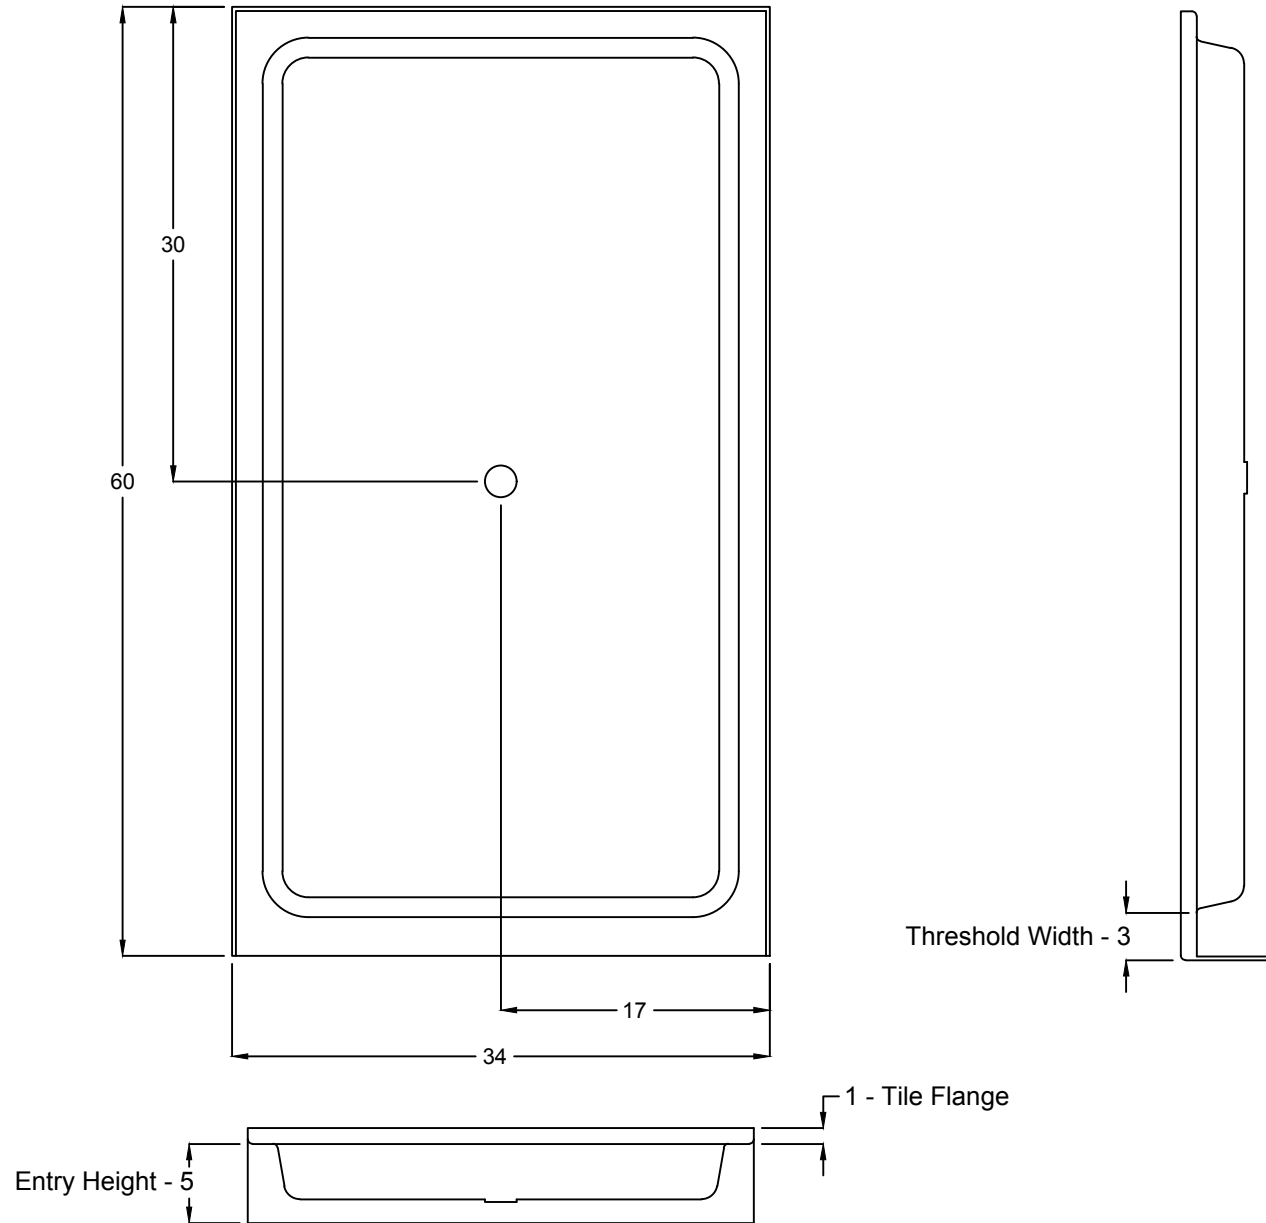

Shower Pan Must Be Set in Mortar Base for Proper Installation

**HYDRO SYSTEMS, INC.**

29132 Avenue Paine, Valencia, CA 91355  
661.775.0686, fax 661.775.0668, www.hydrossystem.com

Note: The information contained on this drawing is the sole property of Hydro Systems, Inc. Any reproduction in part or as a whole without the written permission of Hydro Systems, Inc. is prohibited.

Title: HP 3460

Date: May 10, 2019

Rev: -

Scale: None

Date:

Material: "Acrylic and Fiberglass, 1/4" nominal thickness"