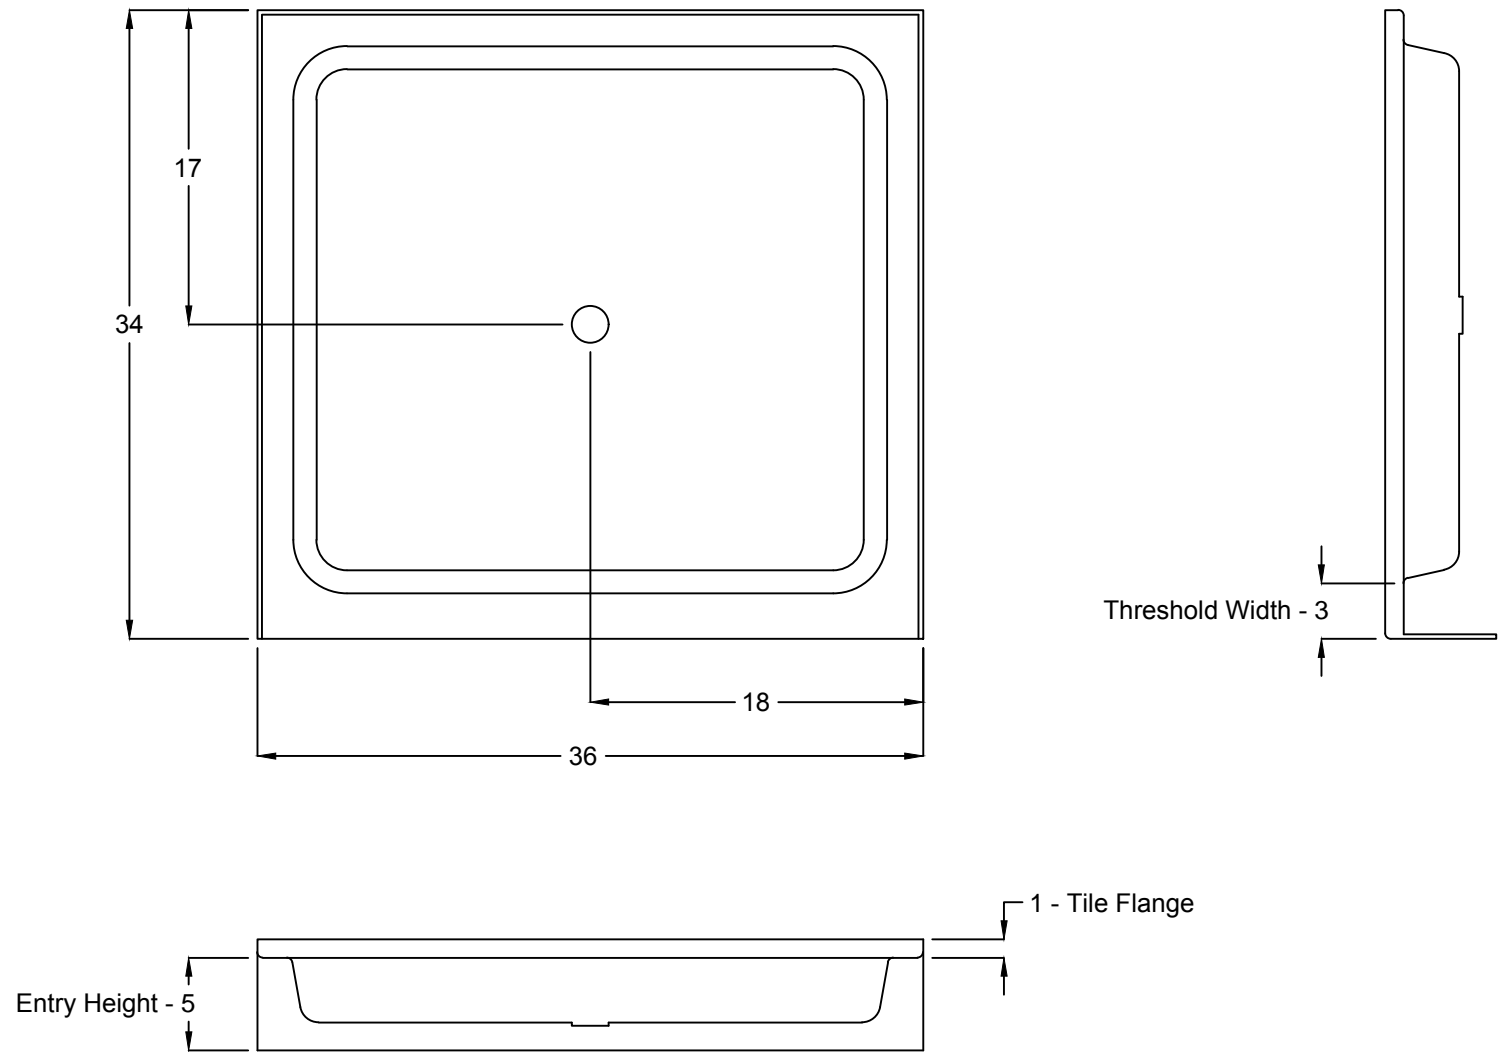

Shower Pan Must Be Set in Mortar Base for Proper Installation

HYDRO SYSTEMS, INC.

29132 Avenue Paine, Valencia, CA 91355
661.775.0686, fax 661.775.0668, www.hydrossystem.com

Note: The information contained on this drawing is the sole property of Hydro Systems, Inc. Any reproduction in part or as a whole without the written permission of Hydro Systems, Inc. is prohibited.

Title: HP 3634

Date: May 10, 2019

Rev: -

Scale: None

Date:

Material: Acrylic or Gelcoat and Fiberglass, 1/4" nominal thickness