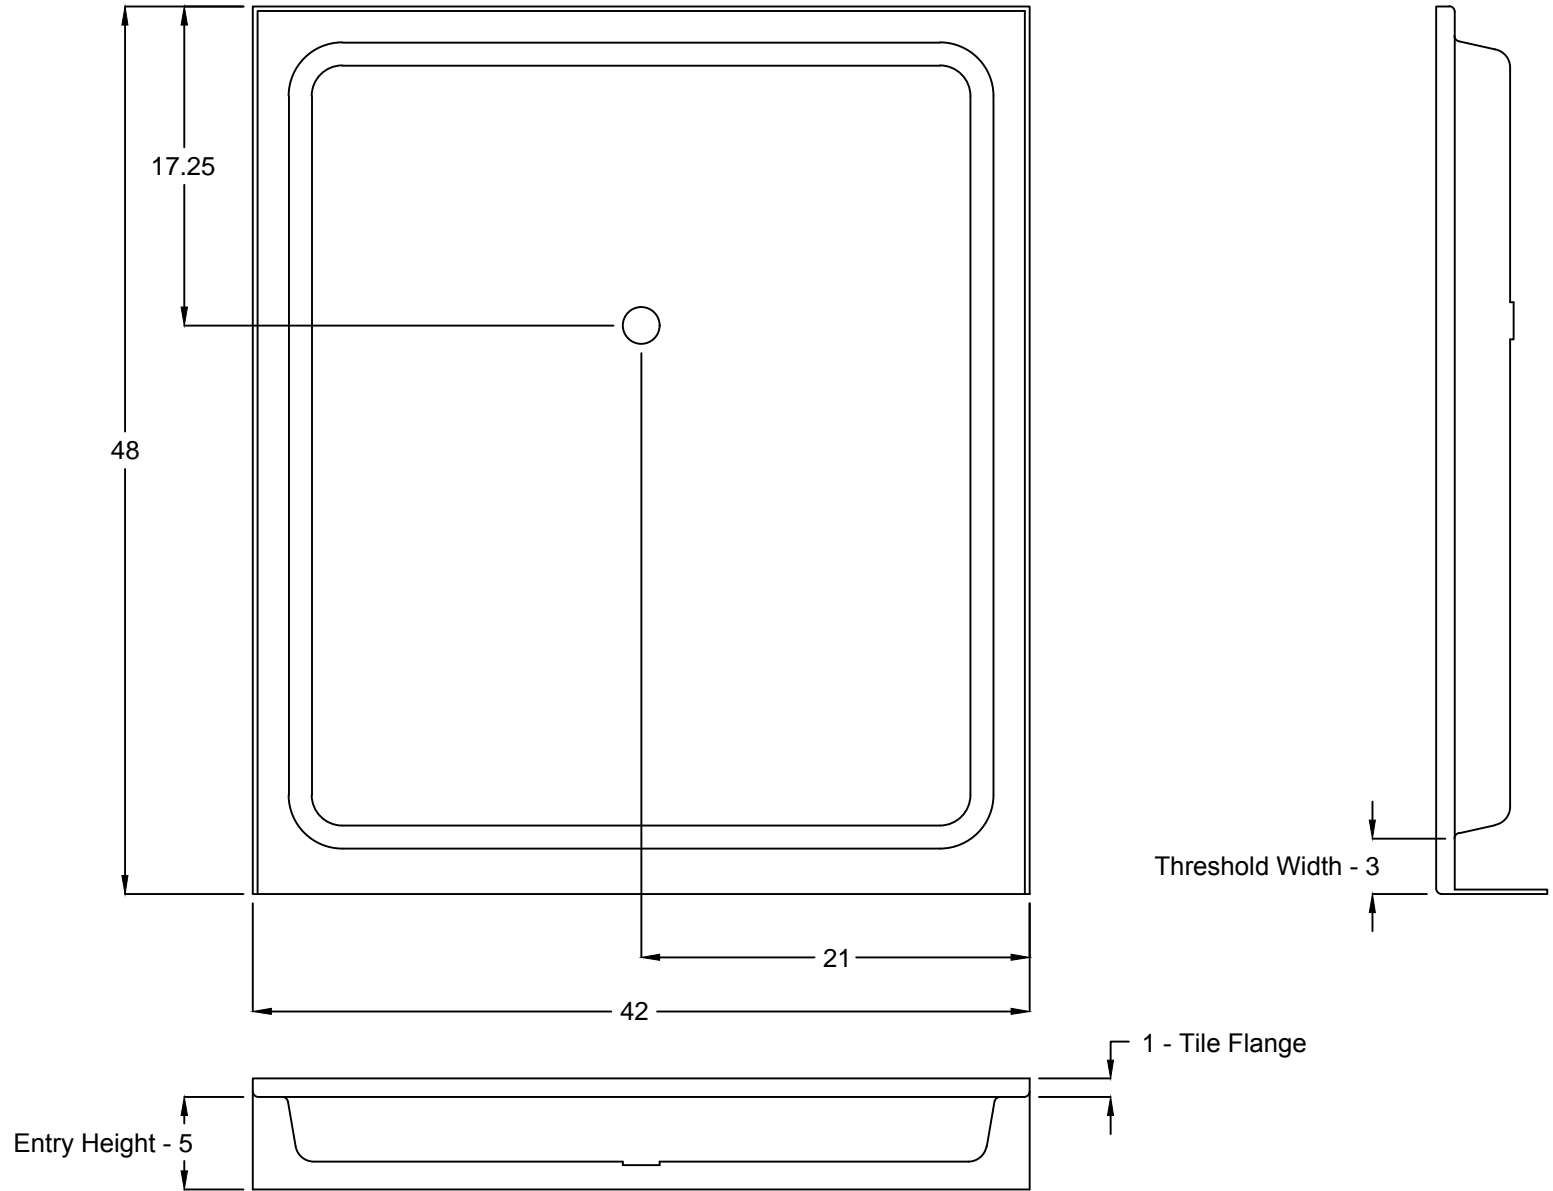

Shower Pan Must Be Set in Mortar Base for Proper Installation

HYDRO SYSTEMS, INC.

29132 Avenue Paine, Valencia, CA 91355
661.775.0686, fax 661.775.0668, www.hydrossystem.com

Note: The information contained on this drawing is the sole property of Hydro Systems, Inc. Any reproduction in part or as a whole without the written permission of Hydro Systems, Inc. is prohibited.

Title: HP 4248

Date: May 11, 2019

Rev: -

Scale: None

Date:

Material: "Acrylic and Fiberglass, 1/4" nominal thickness"