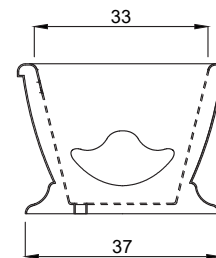

H | S

As SHOWN:

- Tub Only

ALSO AVAILABLE:

- Thermal Air

BACKSLOPE:

- 30 degrees

WATER CAPACITY:

- 110 gallons

WEIGHT:

- 150 - 180 lbs depending on system

DIMENSIONS:

- (L)ength- 70"
- (W)idth- 40"
- (H)eight- 28-1/2"

ACRYLIC TUB

- Acrylic models finished in 1/8" thick layer of deep lustrous acrylic
- Integral E-Z level platform facilitates installation
- Extra thick reinforced fiberglass