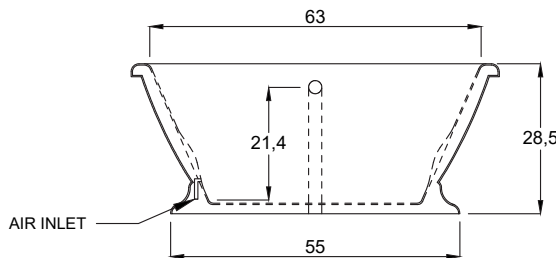

H | S

As SHOWN:

- Tub Only

ALSO AVAILABLE:

- Thermal Air

BACKSLOPE:

- 30 degrees

WATER CAPACITY:

- 110 gallons

WEIGHT:

- 150 - 180 lbs depending on system

DIMENSIONS:

- (L)ength- 70"
- (W)idth- 40"
- (H)eight- 28-1/2"

ACRYLIC TUB

- Acrylic models finished in 1/8" thick layer of deep lustrous acrylic
- Integral E-Z level platform facilitates installation
- Extra thick reinforced fiberglass