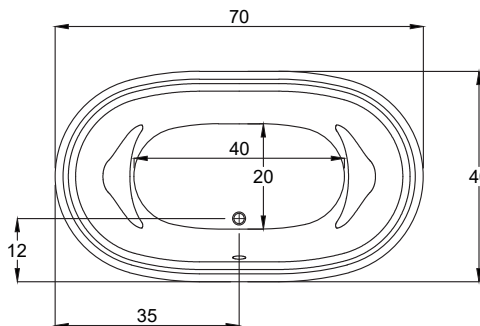

- 110 gallons

WEIGHT:

- 150 - 180 lbs depending on system

DIMENSIONS:

- (L)ength- 70"
- (W)idth- 40"
- (H)eight- 28-1/2"

ACRYLIC TUB

- Acrylic models finished in 1/8" thick layer of deep lustrous acrylic
- Integral E-Z level platform facilitates installation
- Extra thick reinforced fiberglass