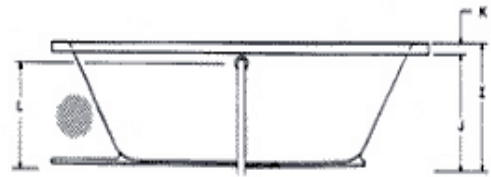

Approvals & Listings

Commonwealth of Massachusetts
 UPC & USPC - US & Canada

Kira

Must be set in Mortar Base

TOP VIEW

SIDE VIEW

-  Pump motor
 -  Jets
 -  Anti-vortex suction
 -  Overflow location
- AS SHOWN:
Whirlpool option w/ standard jets
- ALSO AVAILABLE:
Soaking Tub Only, Whirlpool,
Thermal Air, Combo