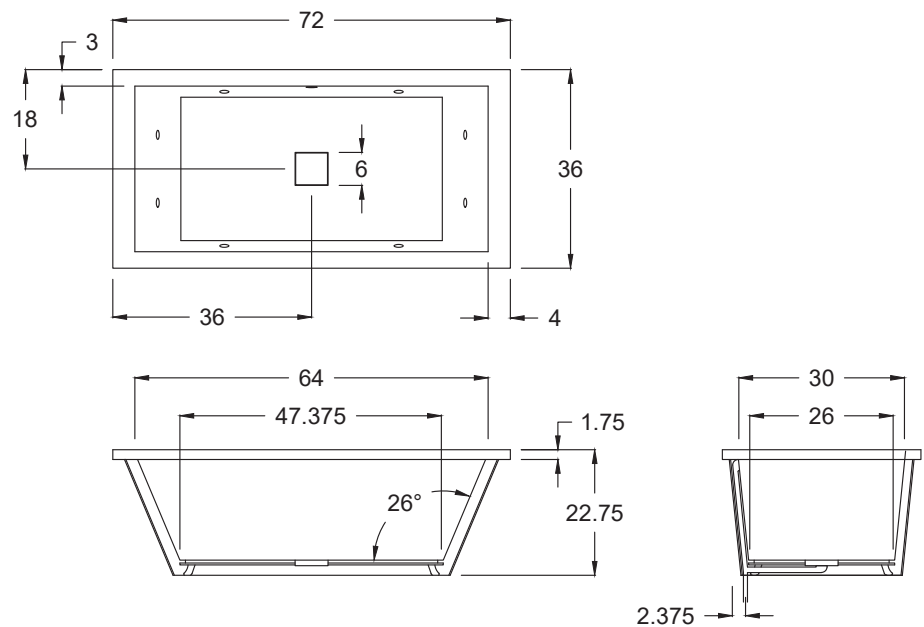

ACRYLIC TUB

- Acrylic models finished in 1/8" thick layer of deep lustrous acrylic
- Integral E-Z level platform facilitates installation
- Extra thick reinforced fiberglass