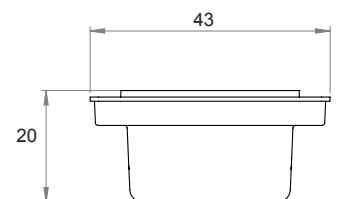

INSTALLATION VIDEOS AVAILABLE ON WEBSITE

CODES AND COMPLIANCES

Massachusetts code File no: P1-0614-491

HYDRO SYSTEMS
Family Owned And Operated Since 1978

29132 Avenue Paine, Valencia, CA, 91355
661.775.0686 | hydrosystem.com