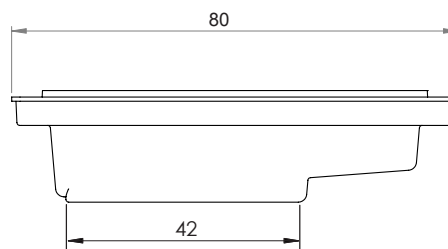

INSTALLATION VIDEOS AVAILABLE ON WEBSITE

CODES AND COMPLIANCES

Massachusetts code File no: P1-0614-491

HYDRO SYSTEMS
Family Owned And Operated Since 1978

29132 Avenue Paine, Valencia, CA, 91355
661.775.0686 | hydrosystem.com

MADE IN AMERICA

All specifications and options subject to change without notice please contact a hydro systems representative for more information.