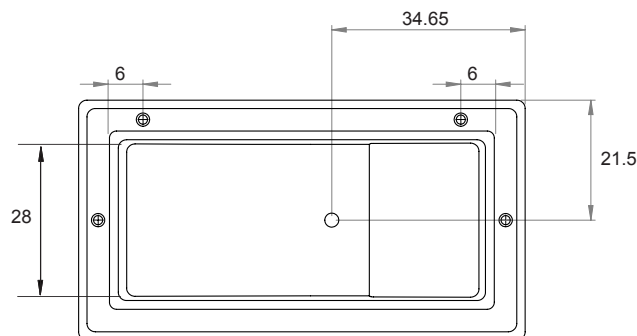

INSTALLATION VIDEOS AVAILABLE ON WEBSITE

CODES AND COMPLIANCES

Massachusetts code File no: P1-0614-491

HYDRO SYSTEMS
Family Owned And Operated Since 1978

29132 Avenue Paine, Valencia, CA, 91355
661.775.0686 | hydrosystem.com

MADE IN AMERICA

All specifications and options subject to change without notice please contact a hydro systems representative for more information.