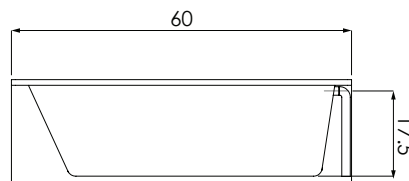

# H | S

**As SHOWN:**

Whirlpool option with standard jet location

**FEATURES SHOWN:**

- Jets
- Overflow location

**ALSO AVAILABLE:**

- Soaking tub only
- Whirlpool
- Thermal Air
  - Approx 58 injections

**WATER CAPACITY:**

60 Gallons

**WEIGHT:**

85 - 125 Pounds

**3-WALL INSTALLATION DIMENSIONS:**

Opening (L)ength - 60"

Opening (W)idth - 30"

Ledger- 19.75"

**ACRYLIC TUB**

- Model comes with integral tile flange and skirt
- Extra thick reinforced fiberglass
- Pre-wired pump on pump platform (standard pump location only)
- Integral E-Z level platform facilitates installation
- When adding linear option p-trap located directly below waste
- Tub must be set in a mortar base