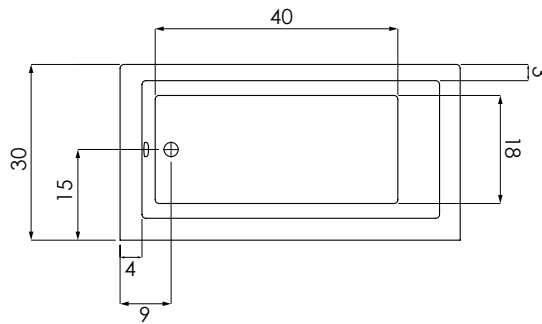

60 Gallons

**WEIGHT:**

85 - 125 Pounds

**3-WALL INSTALLATION DIMENSIONS:**

Opening (L)ength - 60"

Opening (W)idth - 30"

Ledger- 19.75"

**ACRYLIC TUB**

- Model comes with integral tile flange and skirt
- Extra thick reinforced fiberglass
- Pre-wired pump on pump platform (standard pump location only)
- Integral E-Z level platform facilitates installation
- When adding linear option p-trap located directly below waste
- Tub must be set in a mortar base