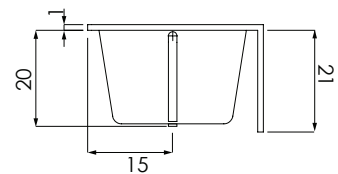

60 Gallons

**WEIGHT:**

85 - 125 Pounds

**3-WALL INSTALLATION DIMENSIONS:**

Opening (L)ength - 60"

Opening (W)idth - 30"

Ledger- 19.75"

**ACRYLIC TUB**

- Model comes with integral tile flange and skirt
- Extra thick reinforced fiberglass
- Pre-wired pump on pump platform (standard pump location only)
- Integral E-Z level platform facilitates installation
- When adding linear option p-trap located directly below waste
- Tub must be set in a mortar base