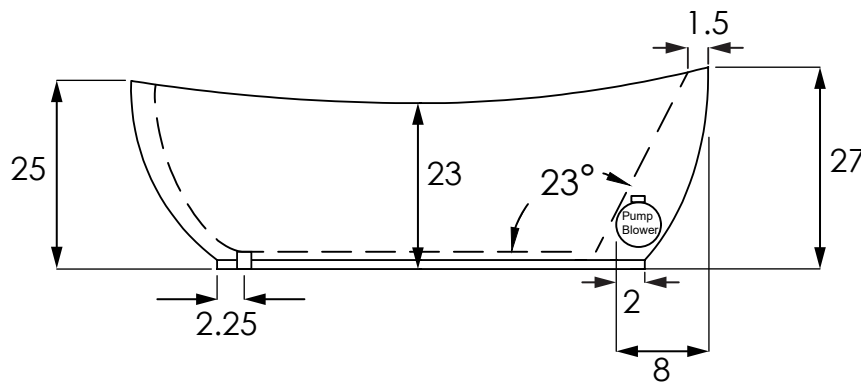

WP/Combo Supplemental Installation

Thermal Air inlet location and quantity are not precise and are for reference only

Access Panel Included
With Whirlpool

Electrical receptacle

Standard tub installation, just add appropriate GFCI receptacle in floor beneath tub

Title: **PICASSO 7240**

Date: August 21st, 2025 Rev: -

Scale: None Date:

Material: Acrylic and Fiberglass, 1/4" nominal thickness