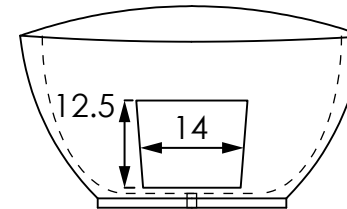

WP/Combo Supplemental Installation

Thermal Air inlet location and quantity are not precise and are for reference only

Access Panel Included
With Whirlpool

Electrical receptacle

Standard tub installation, just add appropriate GFCI receptacle in floor beneath tub

Title: **PICASSO 7240**

Date: August 21st, 2025 Rev: -

Scale: None Date:

Material: Acrylic and Fiberglass, 1/4" nominal thickness