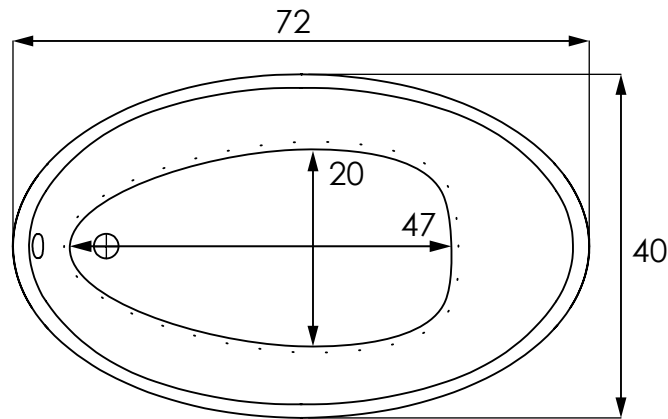

WP/Combo Supplemental Installation

Thermal Air inlet location and quantity are not precise and are for reference only

Access Panel Included
With Whirlpool

Electrical receptacle

Standard tub installation, just add appropriate GFCI receptacle in floor beneath tub

Title: **PICASSO 7240**

Date: August 21st, 2025 Rev: -

Scale: None Date:

Material: Acrylic and Fiberglass, 1/4" nominal thickness