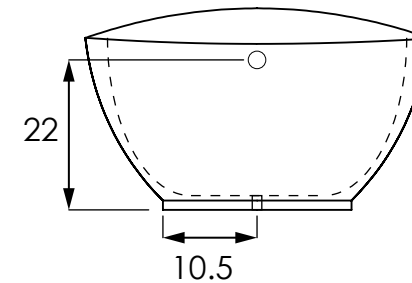

WP/Combo Supplemental Installation

Thermal Air inlet location and quantity are not precise and are for reference only

Access Panel Included
With Whirlpool

Electrical receptacle

Standard tub installation, just add appropriate GFCI receptacle in floor beneath tub

Title: **PICASSO 7240**

Date: August 21st, 2025 Rev: -

Scale: None Date:

Material: Acrylic and Fiberglass, 1/4" nominal thickness