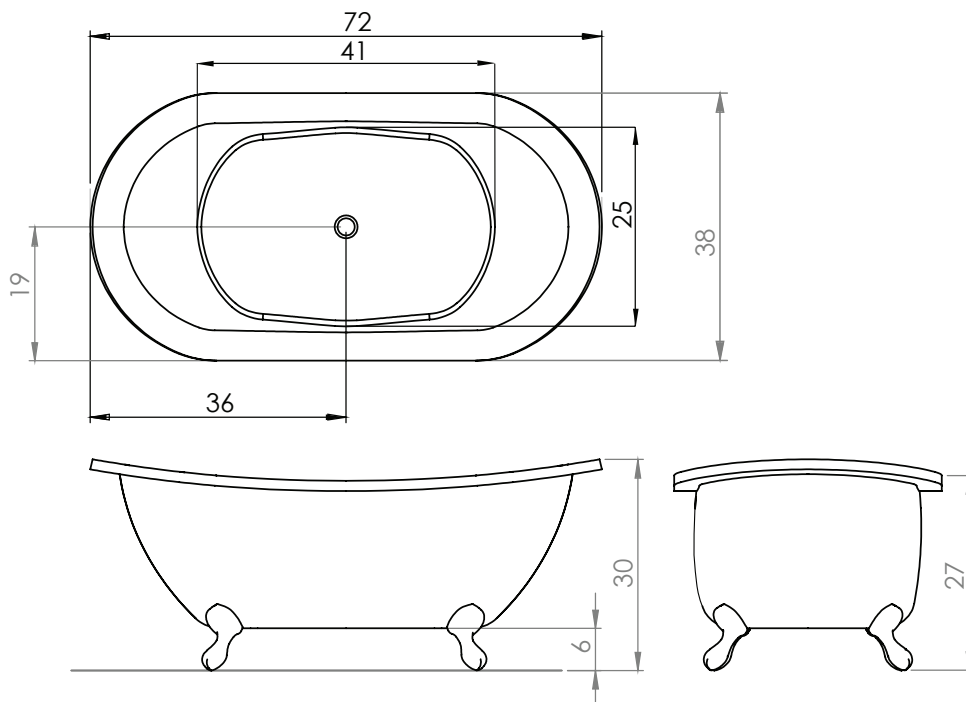

- Soaking tub only

SIZE:

72.38.24

WATER CAPACITY:

90 Gallons

WEIGHT:

400 Pounds

MODEL 7238 DIMENSIONS:

- (L)ength- 72"
- (W)idth- 38"
- (H)eight Finish- 27"

COMPOSITE TUB

- Extra thick reinforced composite solid surface

CODES AND COMPLIANCES

Massachusetts code File no: P1-0614-491

HYDRO SYSTEMS
Family Owned And Operated Since 1978