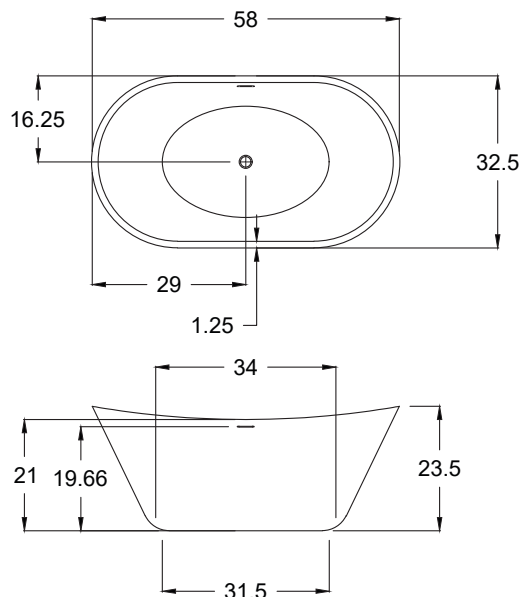

INSTALLATION VIDEO AVAILABLE ON WEBSITE:

WWW.HYDROSYSTEM.COM/TECHNICAL-INFORMATION/VIDEOS/

CODES AND COMPLIANCES

Massachusetts code File no: P1-0614-491

HYDRO SYSTEMS
Family Owned And Operated Since 1978

29132 Avenue Paine, Valencia, CA, 91355
661.775.0686 | hydrosystem.com

All specifications and options subject to change without notice please contact a hydro systems representative for more information.